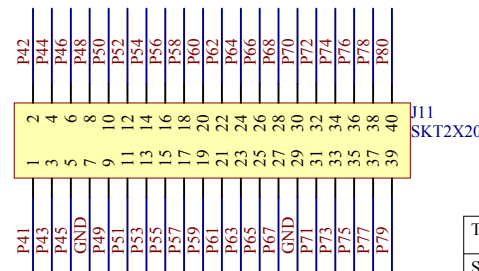

Default I2C Address: 0x21

Title		Block Diagram	
Size	A4	Project	Relays Sandwich
Date	2015-07-08	Rev	1.0.0
Number	1	Sheet	1 / 2

▲ Current 5V@8ch ON: 310mA