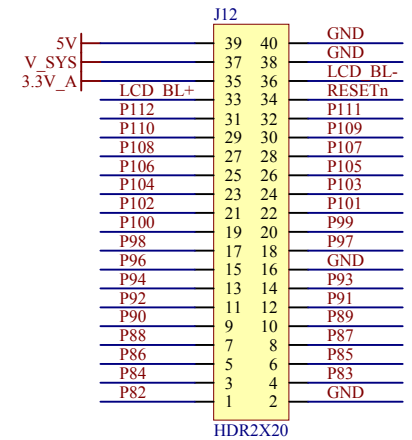

Default I2C Address: 0x21

Title		Block Diagram	
Size	A4	Project	Relays Sandwich
Date	2015-07-08	Rev	1.0.0
Number	1	Sheet	1 / 2

▲ Current 5V@8ch ON: 310mA