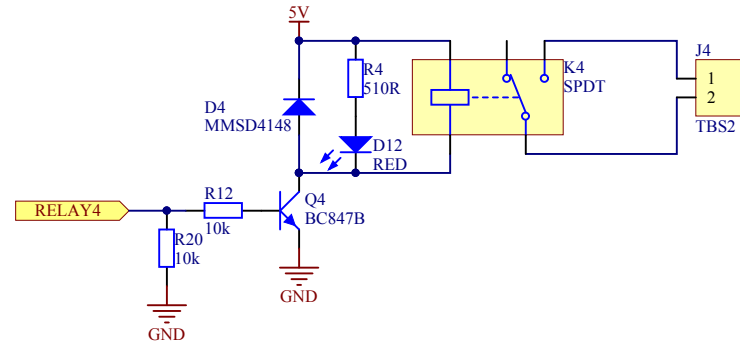

Default I2C Address: 0x21

Title		Block Diagram	
Size	A4	Project	Relays Sandwich
Date	2015-07-08	Rev	1.0.0
Number	1	Sheet	1 / 2

▲ Current 5V@8ch ON: 310mA