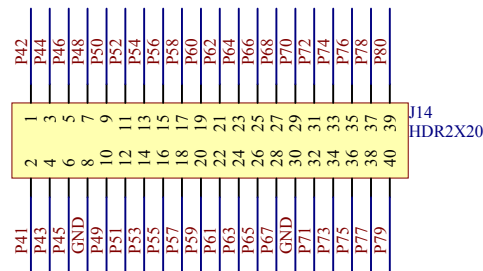

Default I2C Address: 0x21

Title		Block Diagram	
Size	A4	Project	Relays Sandwich
Date	2015-07-08	Rev	1.0.0
Number	1	Sheet	1 / 2

▲ Current 5V@8ch ON: 310mA