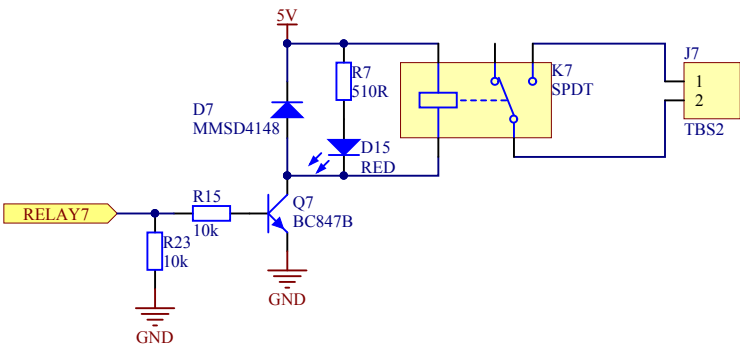

Default I2C Address: 0x21

Title		Block Diagram	
Size	A4	Project	Relays Sandwich
Date	2015-07-08	Rev	1.0.0
Number	1	Sheet	1 / 2

▲ Current 5V@8ch ON: 310mA