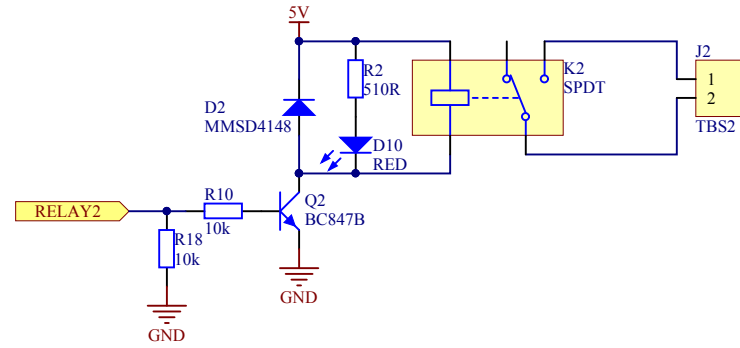

Default I2C Address: 0x21

Title		Block Diagram	
Size	A4	Project	Relays Sandwich
Date	2015-07-08	Rev	1.0.0
Number	1	Sheet	1 / 2

▲ Current 5V@8ch ON: 310mA