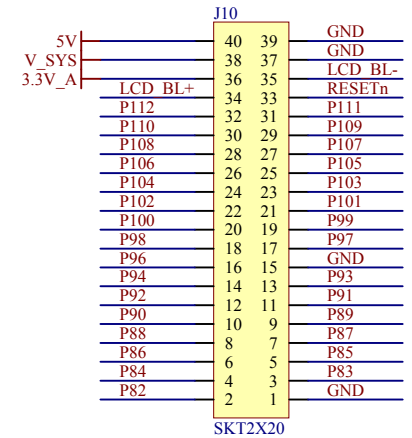

Default I2C Address: 0x21

Title		Block Diagram	
Size	A4	Project	Relays Sandwich
Date	2015-07-08	Rev	1.0.0
Number	1	Sheet	1 / 2

▲ Current 5V@8ch ON: 310mA