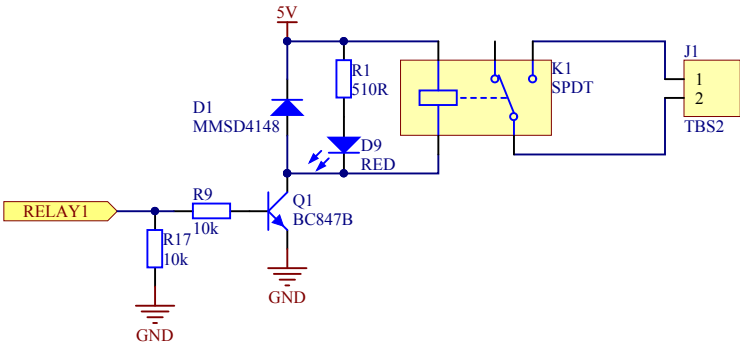

Default I2C Address: 0x21

Title		Block Diagram	
Size	A4	Project	Relays Sandwich
Date	2015-07-08	Rev	1.0.0
Number	1	Sheet	1 / 2

▲ Current 5V@8ch ON: 310mA