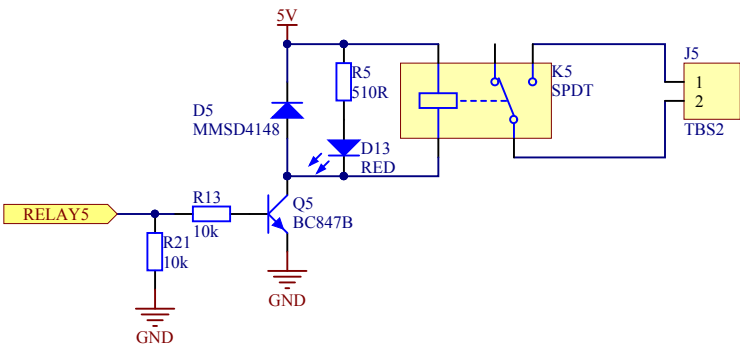

Default I2C Address: 0x21

Title		Block Diagram	
Size	A4	Project	Relays Sandwich
Date	2015-07-08	Rev	1.0.0
Number	1	Sheet	1 / 2

▲ Current 5V@8ch ON: 310mA