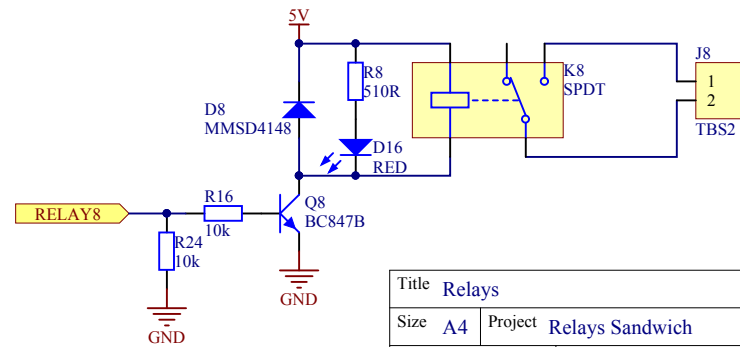

Default I2C Address: 0x21

Title		Block Diagram	
Size	A4	Project	Relays Sandwich
Date	2015-07-08	Rev	1.0.0
Number	1	Sheet	1 / 2

▲ Current 5V@8ch ON: 310mA