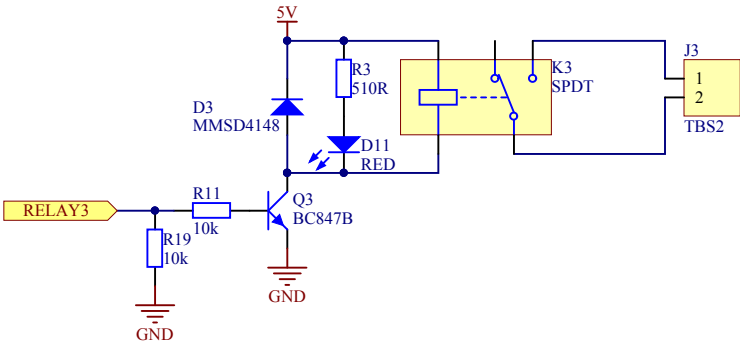

Default I2C Address: 0x21

Title		Block Diagram	
Size	A4	Project	Relays Sandwich
Date	2015-07-08	Rev	1.0.0
Number	1	Sheet	1 / 2

▲ Current 5V@8ch ON: 310mA