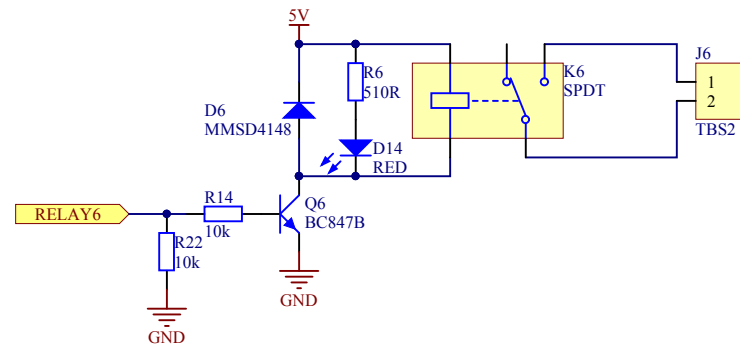

Default I2C Address: 0x21

Title		Block Diagram	
Size	A4	Project	Relays Sandwich
Date	2015-07-08	Rev	1.0.0
Number	1	Sheet	1 / 2

▲ Current 5V@8ch ON: 310mA